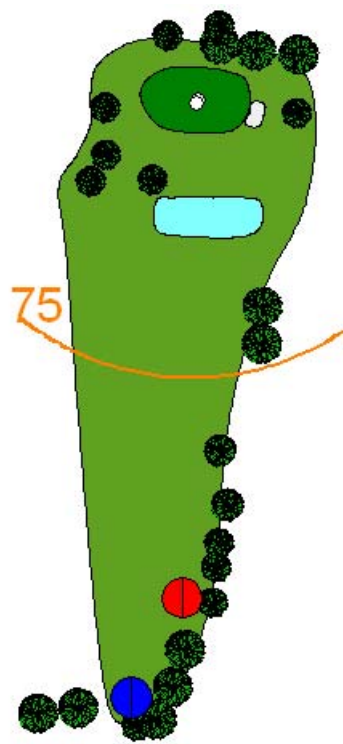

Hole #17 – Par 3

163 yards

132 yards

Out of bounds are block / garden walls on the left and white stakes behind the brown.

The front of the brown is protected by Amelia Pond with a sand trap to the right.