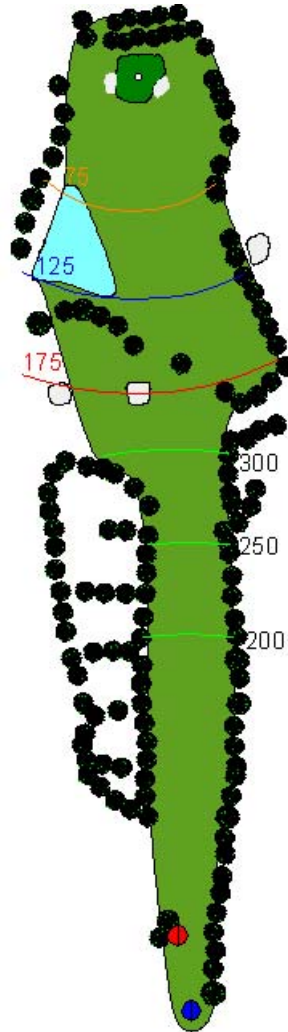

Hole #14 - Par 5

506 yards

466 yards

Hole 14 is a Par 5 with a narrow fairway. Out of bounds is the low wall on the right and denoted by white stakes, houses & garden walls on the right.

The two-tiered brown is protected by sand traps on either side with lines of bushes behind it.