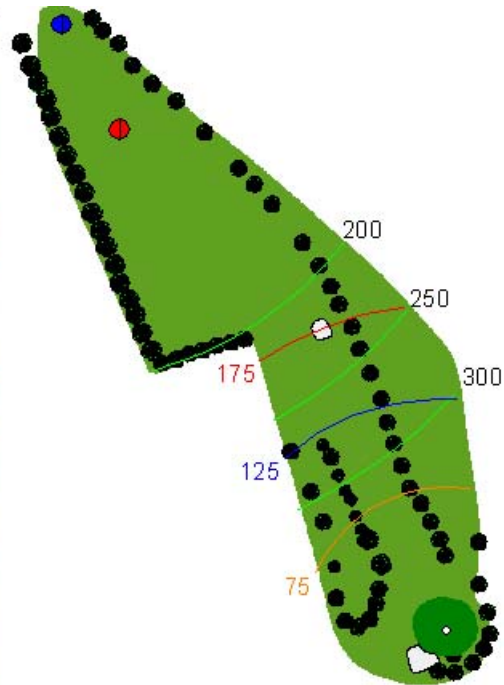

Hole #09 – Par 4

388 yards

325 yards

Out of bounds are driving range and road on the right of the fairway and garden / block walls on the left.

A fairway bunker, trees & shrubbery guard the left-side approach to the brown.

The sloping brown is guarded by a deep bunker on the right rear.