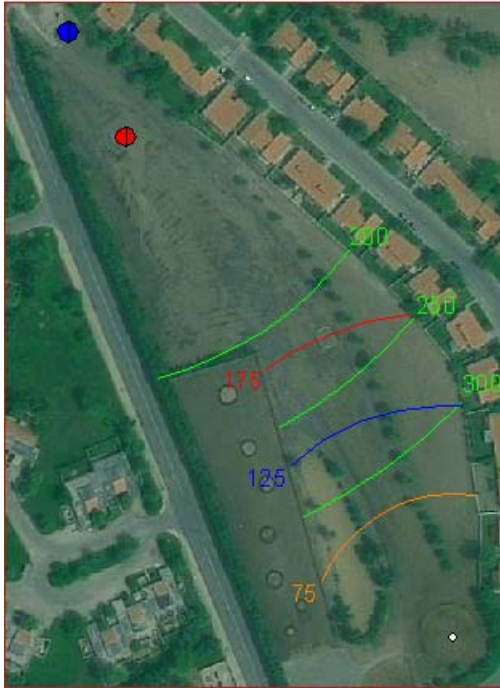

Hole #09 – Par 4

388 yards

325 yards

Out of bounds are driving range and road on the right of the fairway and garden / block walls on the left.

A fairway bunker, trees & shrubbery guard the left-side approach to the brown.

The sloping brown is guarded by a deep bunker on the right rear.