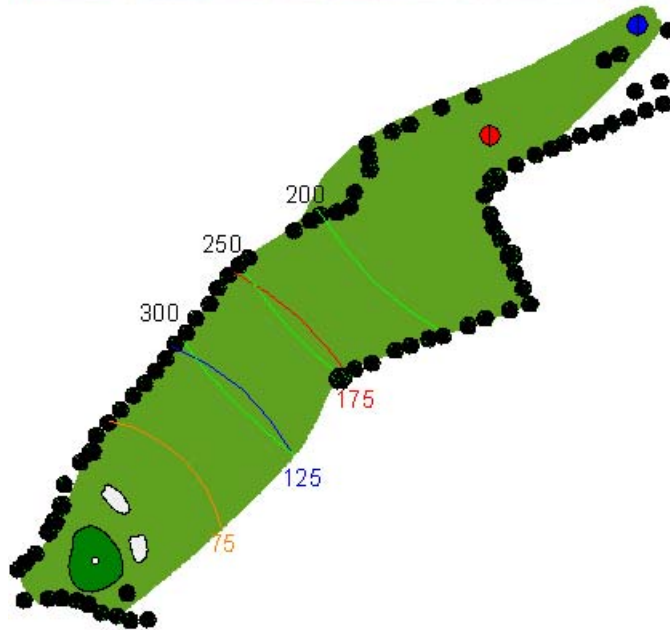

# Hole #08 – Par 4

410 yards

310 yards

Out of bounds on the right is denoted by white stakes, communications tower and road behind the brown. View of the brown is obstructed by a rise in the fairway across the front – the large yellow lollipop-shaped sign indicates the center of the brown.

The two-tier brown is guarded by bunkers with high berms on the left and right.