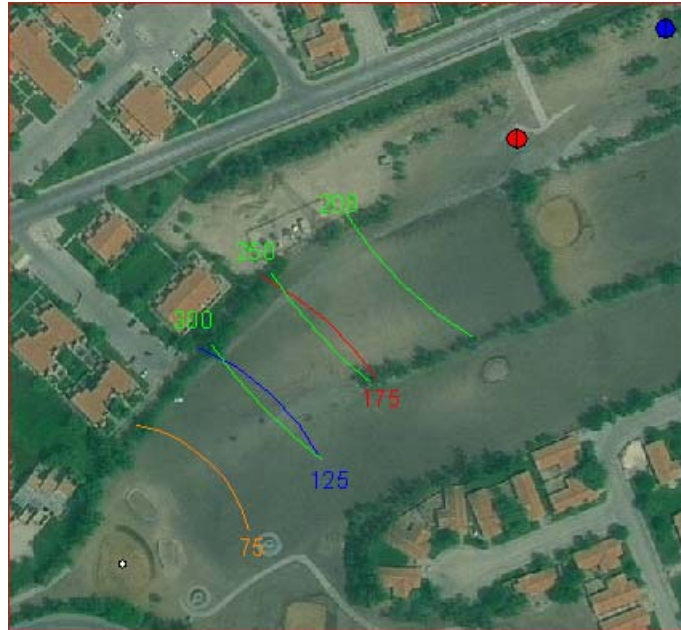

# Hole #08 – Par 4

410 yards

310 yards

Out of bounds on the right is denoted by white stakes, communications tower and road behind the brown. View of the brown is obstructed by a rise in the fairway across the front – the large yellow lollipop-shaped sign indicates the center of the brown.

The two-tier brown is guarded by bunkers with high berms on the left and right.