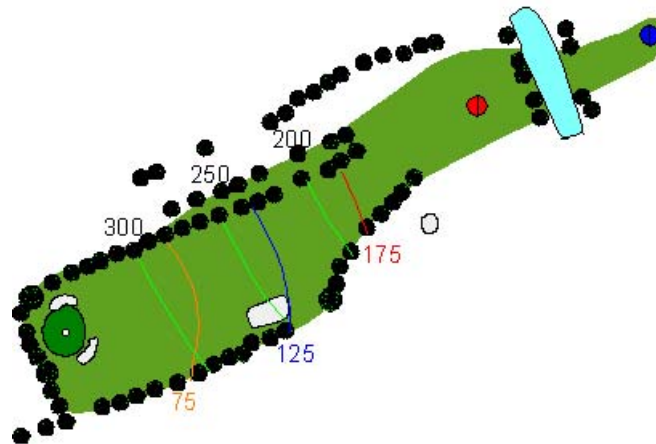

# Hole #07 – Par 4

354 yards

270 yards

The fairway is divided down the middle by trees with the usual approach along the left.

Out of bounds is the road on the right of the fairway. 15th Street crosses the fairway in front of the Blue Tee and is marked by yellow stakes as a water hazard.

The brown is guarded by bunkers on the left and right sides.