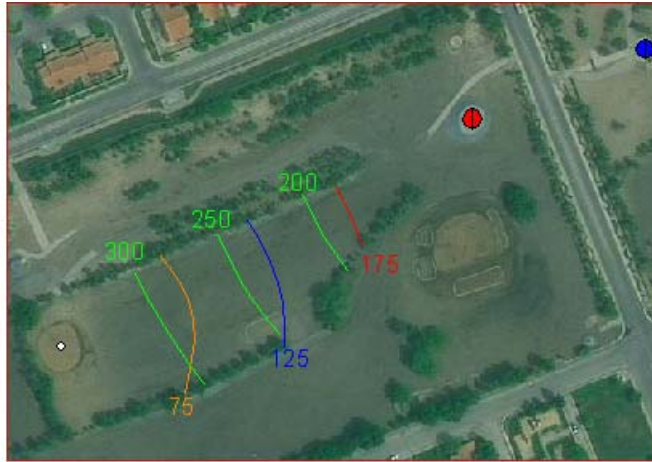

# Hole #07 – Par 4

354 yards

270 yards

The fairway is divided down the middle by trees with the usual approach along the left.

Out of bounds is the road on the right of the fairway. 15th Street crosses the fairway in front of the Blue Tee and is marked by yellow stakes as a water hazard.

The brown is guarded by bunkers on the left and right sides.