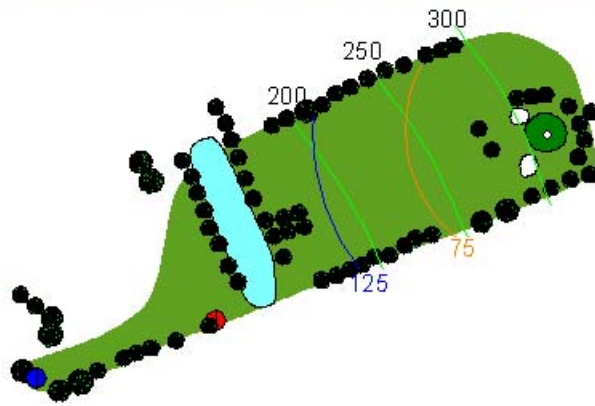

# Hole #04 - Par 4

308 yards

179 yards

Out of bounds is over the wall on the right.

Sloped brown (back to front) is protected by shrubbery in front and bunkers on either side.

Road crossing fairway (15th Street) is marked with yellow stakes as a water hazard crossing the fairway in front of the tee boxes