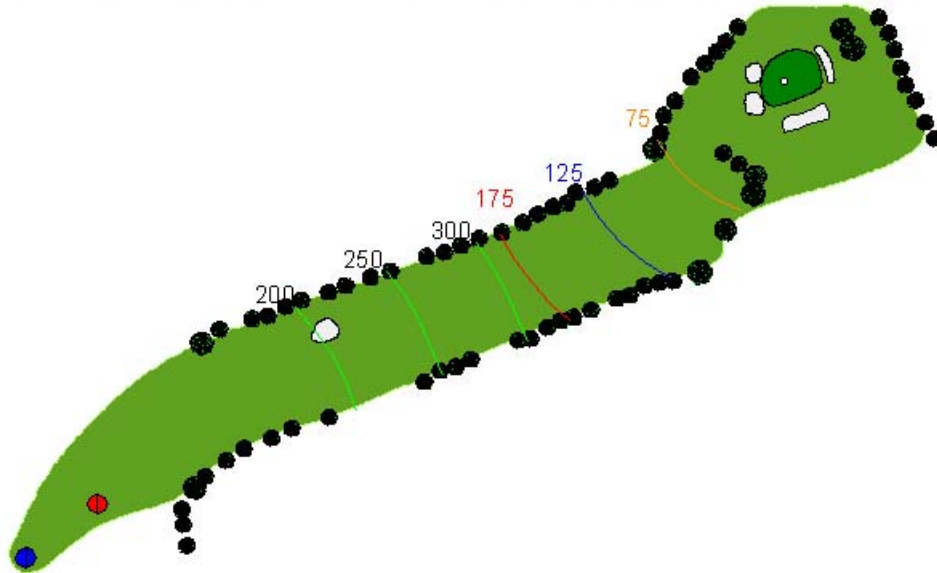

Hole #03 – Par 5

487 yards

439 yards

Out of bounds are the block wall and road on the right.

A fairway bunker is located on left side of fairway at 210 yards.

Trees protect both left and right approaches to the brown.

The two-tier brown is protected by two front bunkers with high berms, a large bunker to the right, and another behind the brown.