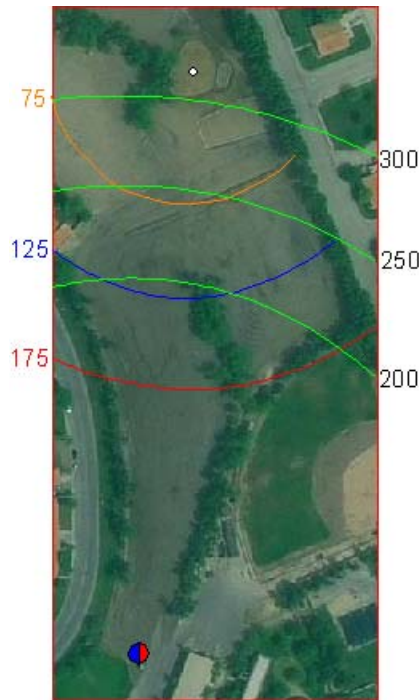

Hole #1 - Par 4

313 yards

313 yards

Out of bounds are the Ball field fence on the right, the road to the left of the fairway, and perimeter wall to the right of the brown.

A large water hazard crosses the fairway and is marked by yellow stakes.

The brown is high banked on the left, slopes from left to right, and is protected by a large bunker in the front-right and another on the right of the brown.