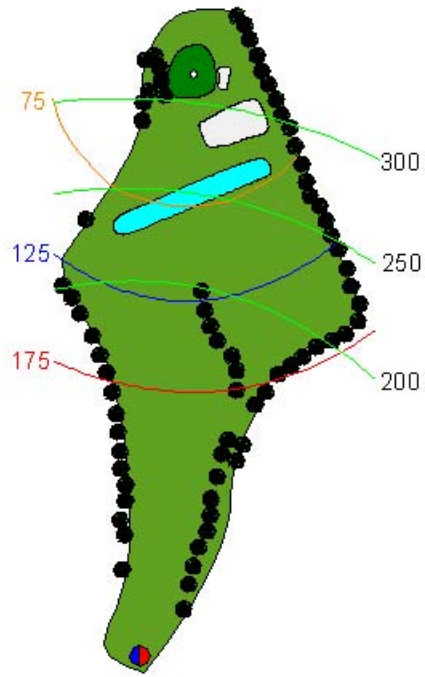

Hole #1 - Par 4

313 yards

313 yards

Out of bounds are the Ball field fence on the right, the road to the left of the fairway, and perimeter wall to the right of the brown.

A large water hazard crosses the fairway and is marked by yellow stakes.

The brown is high banked on the left, slopes from left to right, and is protected by a large bunker in the front-right and another on the right of the brown.